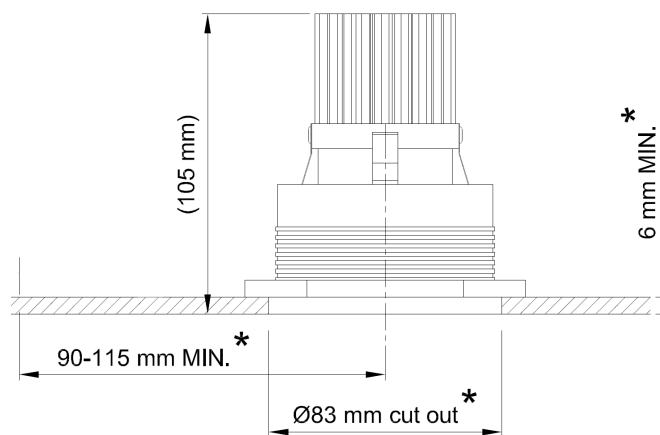

Name **FLATSPOT 2 TRIM 12V - LED**  
Number **F015**  
Collection **FLATSPOT**

**TEKNA**

## General

Location Indoor  
Main material Aluminum alloy  
IP rating IP40  
Class III  
Bathroom zone Zone 3  
Voltage 12V ac/dc  
CC 0,9A  
Driver required Yes  
Cable length (m) 0,3  
Dimensions (mm) .  
Mounting method Ceiling installation kit  
Brut weight (kg) 0.300  
Gross weight (kg) 0.200  
Packing (mm) 160x110x90  
Energy Efficiency % .

## Lamp

Light source Soraa Led  
Number of light sources 1  
Socket type GU-5.3  
Bulb shape MR16  
Max lamp length (mm) 46mm  
Power consumption 9W  
Driver-LumiNous Flux 490lm  
Color temperature 2700K / 3000K  
CRI 96  
Lifetime 35000  
Beam angle 25° / 36°