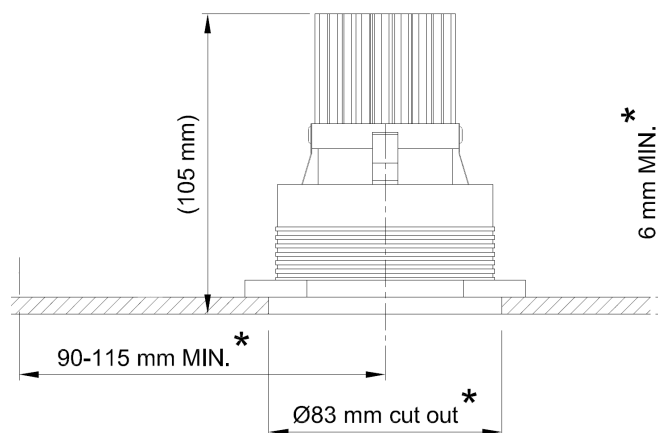

Name **FLATSPOT 2 TRIM CITIZEN**
 Number **F013**
 Collection **FLATSPOT**

TEKNA

General

Location Indoor
 Main material Aluminum alloy
 IP rating IP40
 Class III
 Bathroom zone Zone 3
 Voltage 35Vdc
 CC 350mA CC
 Driver required Yes
 Cable length (m) 0,2
 Dimensions (mm) .
 Mounting method Ceiling installation kit
 Brut weight (kg) 0.300
 Gross weight (kg) 0.200
 Packing (mm) 160x110x90
 Energy Efficiency % .

Lamp

Light source Citizen COB
 Number of light sources 1
 Socket type .
 Bulb shape Tekna led engine
 Max lamp length (mm) .
 Power consumption 12w
 Driver-LumiNous Flux 600 lm
 Color temperature 2700K / 3000K
 CRI 97
 Lifetime 25000
 Beam angle 60.