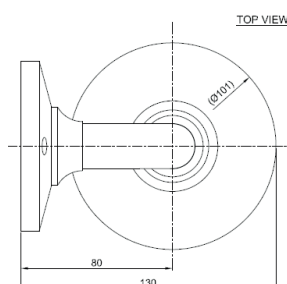

Finishes

- Brushed Chrome Plated Brass
- Brushed Nickel Plated Brass
- Dark Bronze
- Polished Brass
- Polished Chrome Plated Brass
- Polished Nickel Plated Brass