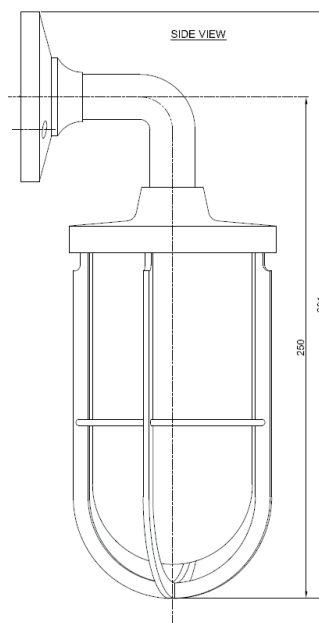

Name **DOCKLIGHT WALL**
 Number **N010**
 Collection **NAUTIC**

TEKNA

General

Location Indoor/outdoor
 Main material Brass/glass
 IP rating IP44
 Class .
 Bathroom zone Zone 3
 Voltage 230V
 Driver required .
 Cable length (m) .
 Dimensions (mm) 101x291x130
 Mounting method Wall bracket
 Gross weight (kg) .
 Net weight (kg) .
 Packaging (mm) .
 Energy Efficiency % .

Lamp

Included
 Light source ToLEDo Retro A60
 Number of light sources 1
 Socket type E27
 Bulb shape .
 Max lamp length (mm) 104
 Power consumption 4.5W
 Luminous flux 470lm
 Color temperature 2700K
 CRI 80
 Lifetime 15.000h
 Beam angle 300°