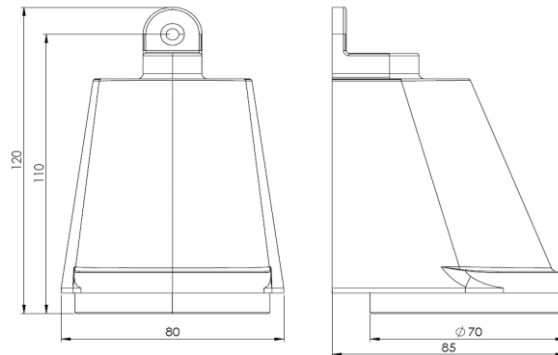

Lamp

Light source	LED module
Number of light sources	1
Socket type	.
Bulb shape	COB
Max lamp length (mm)	.
Power consumption	4W
Luminous flux	304lm
Color temperature	2700K
CRI	80
Lifetime	.
Beam angle	130°

Included