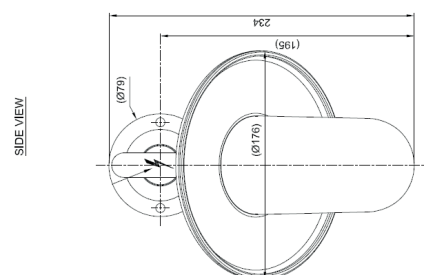

Name **BUTTERFLY 45°**
 Number **N081**
 Collection **NAUTIC**

TEKNA

General

Location Outdoor
 Main material Copper
 IP rating IP44
 Class .
 Bathroom zone Zone 3
 Voltage 230V
 Driver required .
 Cable length (m) .
 Dimensions (mm)
 Mounting method Wall bracket
 Gross weight (kg) .
 Net weight (kg) .
 Packaging (mm) .
 Energy Efficiency % .

Lamp

Included
 Light source ToLEDo Retro A60
 Number of light sources 1
 Socket type E27
 Bulb shape .
 Max lamp length (mm) 104
 Power consumption 4.5W
 Luminous flux 470lm
 Color temperature 2700K
 CRI 80
 Lifetime 15.000h
 Beam angle 300°