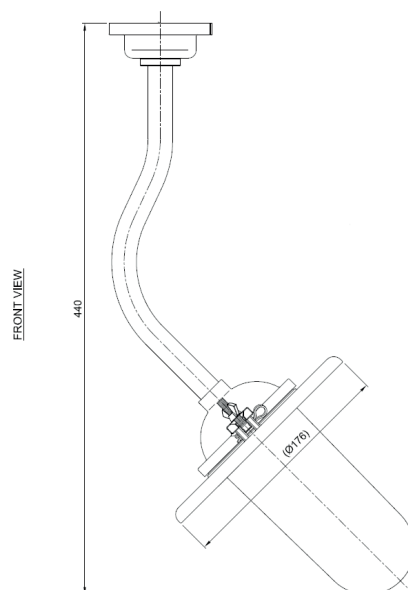

Electrical

Switch (type) .
Battery No
Dimmable No
Dimming range .
Dimming method .
Supply frequency 50Hz / 60Hz
Driver/ballast voltage 230V
Efficiency .