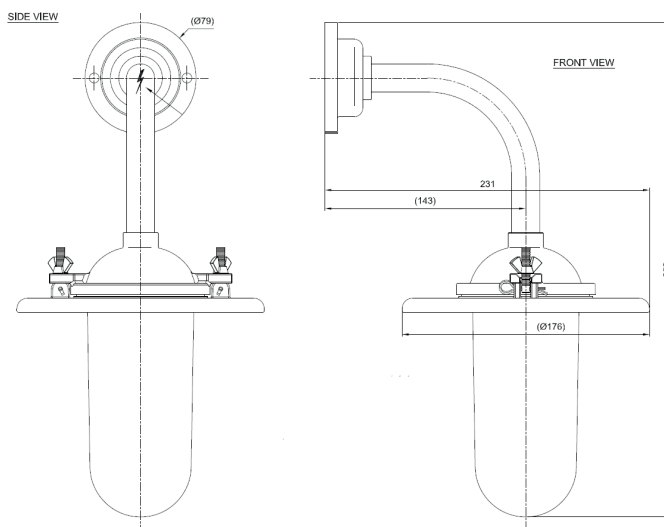

Lamp

Light source ToLEDo Retro A60
Number of light sources 1
Socket type E27
Bulb shape .
Max lamp length (mm) 104
Power consumption 4.5W
Luminous flux 470lm
Color temperature 2700K
CRI 80
Lifetime 15.000h
Beam angle 300°

Included