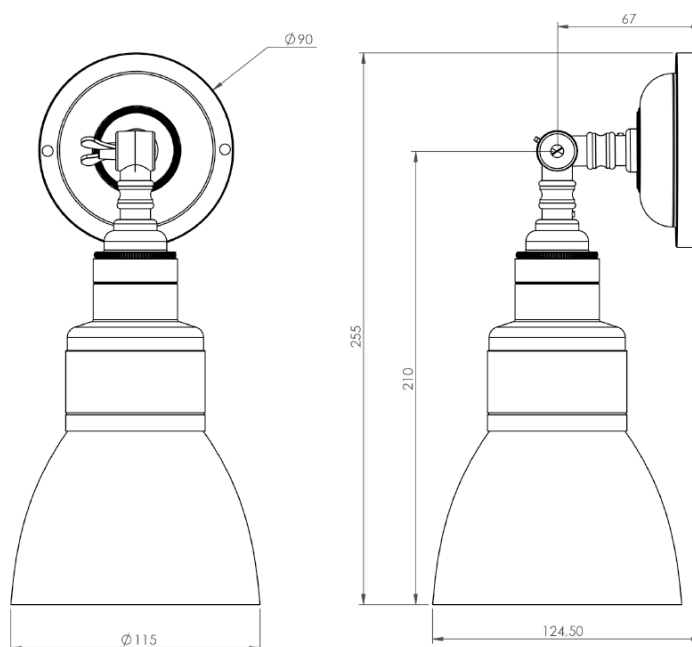

Electrical

Switch (type) .
Battery No
Dimmable Yes
Dimming range 10-100%
Dimming method Triac dimmer
Supply frequency 50Hz / 60Hz
Driver/ballast voltage 230V
Efficiency .