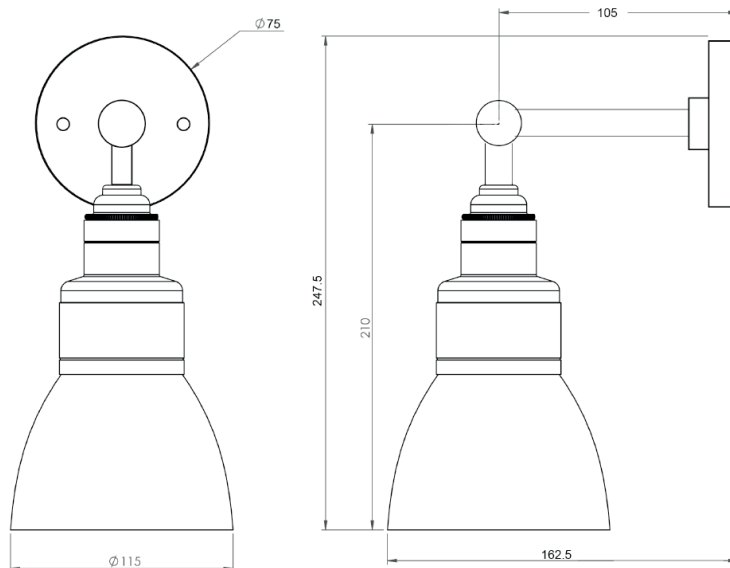

Lamp

Light source LED module
Number of light sources 1
Socket type E27
Bulb shape COB
Max lamp length (mm) Ø120 150mm
Power consumption 6W
Luminous flux 433lm
Color temperature 2700K
CRI 95
Lifetime 30.000h
Beam angle 24°

Included