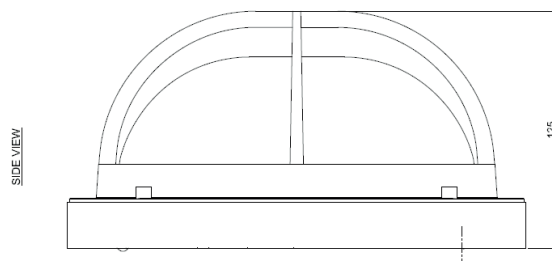

Name **CAPE CORNWALL**
 Number **N098**
 Collection **NAUTIC**

TEKNA

General

Location Indoor/Outdoor
 Main material Brass/glass
 IP rating IP54
 Class .
 Bathroom zone Zone 3
 Voltage 230V
 Driver required .
 Cable length (m) .
 Dimensions (mm) Ø240x125
 Mounting method Wall bracket
 Gross weight (kg) .
 Net weight (kg) .
 Packaging (mm) .
 Energy Efficiency % .

Lamp

Light source ToLEDo Retro A60
 Number of light sources 1
 Socket type E27
 Bulb shape .
 Max lamp length (mm) 104
 Power consumption 4.5W
 Luminous flux 470lm
 Color temperature 2700K
 CRI 80
 Lifetime 15.000h
 Beam angle 300°