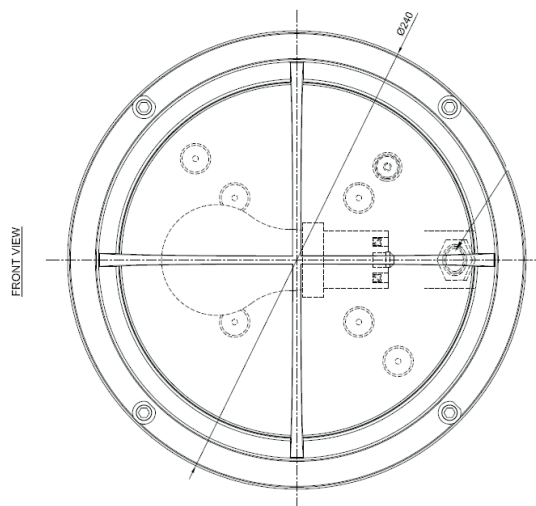

Name **CAPE CORNWALL**
 Number **N098**
 Collection **NAUTIC**

TEKNA

General

Location Indoor/Outdoor
 Main material Brass/glass
 IP rating IP54
 Class .
 Bathroom zone Zone 3
 Voltage 230V
 Driver required .
 Cable length (m) .
 Dimensions (mm) Ø240x125
 Mounting method Wall bracket
 Gross weight (kg) .
 Net weight (kg) .
 Packaging (mm) .
 Energy Efficiency % .

Lamp

Light source ToLEDo Retro A60
 Number of light sources 1
 Socket type E27
 Bulb shape .
 Max lamp length (mm) 104
 Power consumption 4.5W
 Luminous flux 470lm
 Color temperature 2700K
 CRI 80
 Lifetime 15.000h
 Beam angle 300°