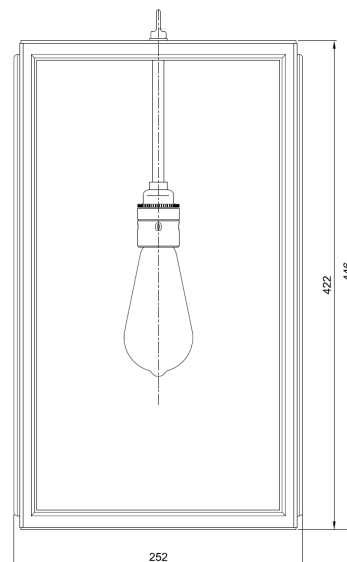

Name **ILFORD**
Number **N099**
Collection **NAUTIC**

TEKNA

General

Location Indoor
Main material Brass/glass
IP rating IP20
Class I
Bathroom zone Zone 3
Voltage 220-240V
Driver required No
Cable length (m) Made to order
Dimensions (mm) 252x446x252
Mounting method Suspension rod
Gross weight (kg) .
Net weight (kg) .
Packaging (mm) .
Energy Efficiency % 85%

Lamp

Included
Light source Lúmmi LED
Number of light sources 1
Socket type E27
Bulb shape ST64
Max lamp length (mm) 145
Power consumption 5W
Luminous flux 400lm
Color temperature 2200K
CRI 90
Lifetime 20.000hrs.
Beam angle 330°