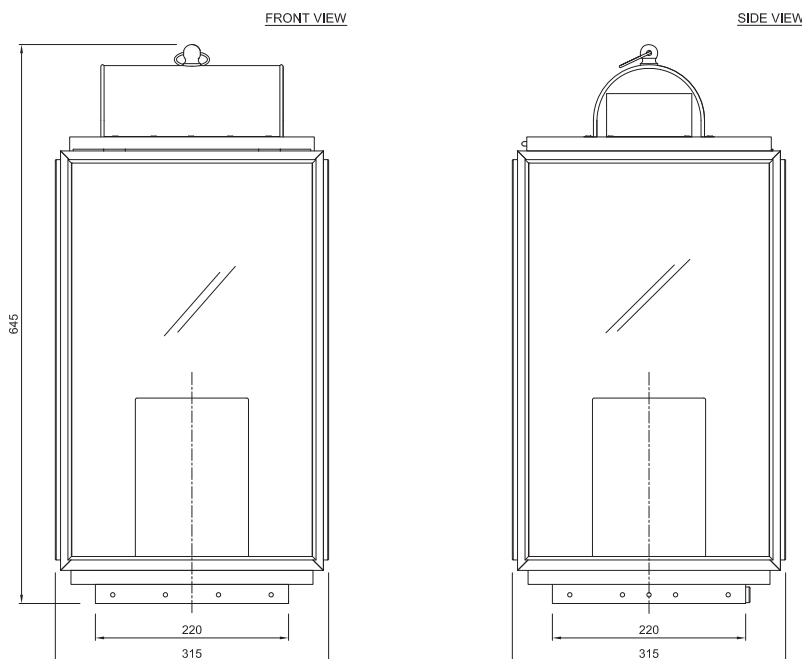

Electrical

Switch (type) .
Battery No
Dimmable No
Dimming range .
Dimming method .
Supply frequency 50Hz / 60Hz
Driver/ballast voltage 230V
Efficiency .