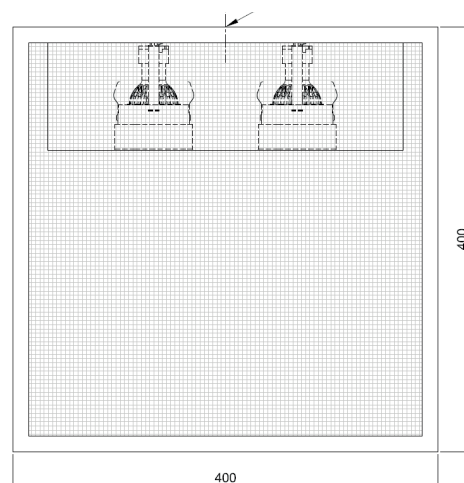

Name **TRIBECA 4**
Number **N139**
Collection **ARTON**

TEKNA

General

Location Indoor
Main material Brass/Alu
IP rating IP20
Class I
Bathroom zone Zone 3
Voltage 230V
Driver required Integrated
Cable length (m) .
Dimensions (mm) 400x400x400
Mounting method Ceiling bracket
Gross weight (kg) .
Net weight (kg) .
Packaging (mm) .
Energy Efficiency % .

Lamp

Included
Light source Sora Vivid
Number of light sources 4
Socket type GU10
Bulb shape MR16
Max lamp length (mm) 53.5
Power consumption 7.5W / 9.5W
Luminous flux 390lm / 410lm / 465lm
Color temperature 2700K / 3000K
CRI 95
Lifetime 35.000h
Beam angle 10° / 25° / 36°