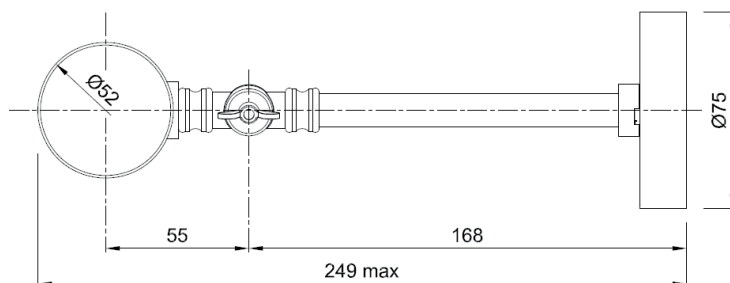

Lamp

Light source LED
Number of light sources 2
Socket type E14
Bulb shape T25
Max lamp length (mm) 115
Power consumption 4W
Luminous flux 250lm
Color temperature 2200K
CRI 95
Lifetime 25.000h
Beam angle 360°

Included