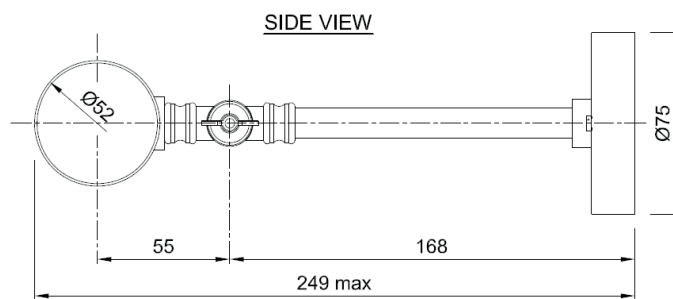

## General

Location Indoor  
 Main material Brass/glass  
 IP rating IP20  
 Class I  
 Bathroom zone Zone 3  
 Voltage 230V  
 Driver required .  
 Cable length (m) .  
 Dimensions (mm) 330x115x249  
 Mounting method Wall bracket  
 Gross weight (kg) .  
 Net weight (kg) .  
 Packaging (mm) .  
 Energy Efficiency % .

## Lamp

Light source LED  
 Number of light sources 2  
 Socket type E14  
 Bulb shape T25  
 Max lamp length (mm) 115  
 Power consumption 4W  
 Luminous flux 250lm  
 Color temperature 2200K  
 CRI 95  
 Lifetime 25.000h  
 Beam angle 360°