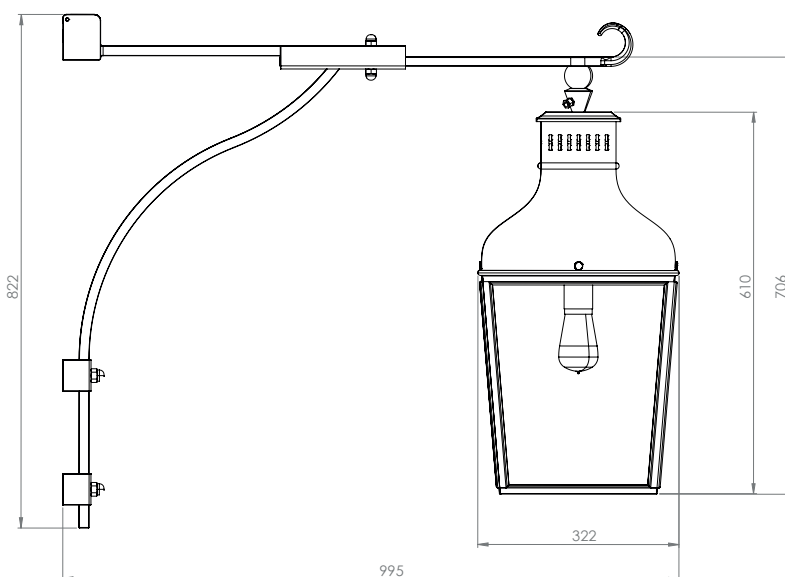

Lamp

Light source Lúmmi LED
Number of light sources 1
Socket type E27
Bulb shape ST64
Max lamp length (mm) 145
Power consumption 5W
Luminous flux 400lm
Color temperature 2200K
CRI 90
Lifetime 20.000hrs.
Beam angle 330°

Included