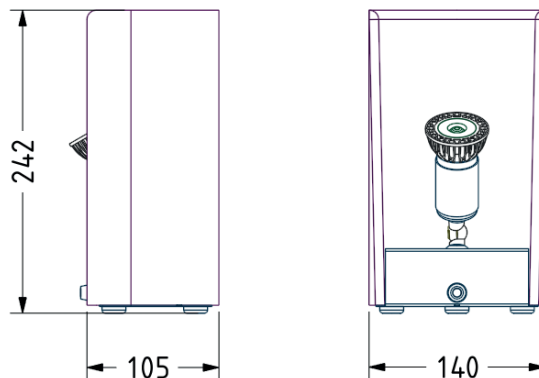

## General

Location Indoor  
Main material Brass  
IP rating IP20  
Class I  
Bathroom zone Zone 3  
Voltage 230V  
Driver required No  
Cable length (m) 2  
Dimensions (mm) 165x240x110  
Mounting method .  
Gross weight (kg) .  
Net weight (kg) .  
Packaging (mm) .  
Energy Efficiency % .

## Lamp

Included

Light source Soraa Vivid  
Number of light sources 1  
Socket type GU10  
Bulb shape MR16  
Max lamp length (mm) 53.5  
Power consumption 7.5W / 9.5W  
Luminous flux 390lm / 410lm / 465lm  
Color temperature 2700K / 3000K  
CRI 95  
Lifetime 35.000h  
Beam angle 10° / 25° / 36°