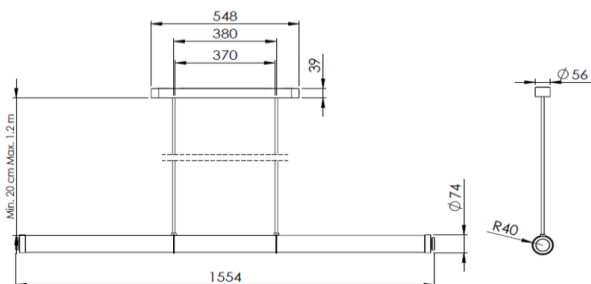

Lamp

Light source	LED Ribbon 24V
Number of light sources	1
Socket type	.
Bulb shape	Tubular
Max lamp length (mm)	.
Power consumption	51W
Luminous flux	4394lm / 4684lm
Color temperature	2700K / 3000K
CRI	80
Lifetime	30.000h
Beam angle	.

Included