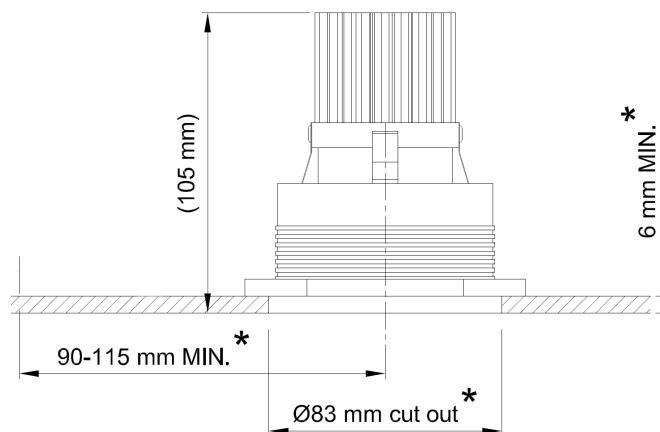

Name **FLATSPOT 1 TRIMLESS 12V - LED**
 Number **F003**
 Collection **FLATSPOT**

TEKNA

General

Location Indoor
 Main material Aluminum alloy
 IP rating IP20
 Class III
 Bathroom zone Zone 3
 Voltage 12V ac/dc
 CC 0,9A
 Driver Required Yes
 Cable length (m) 0,3
 Dimenstions (mm/ W-H-D) .
 Mounting method Ceiling installation kit
 Brut weight (kg) 0.300
 Gross weight (kg) 0.200
 Packing (mm / W-H-D) 160x110x90
 Energy Efficiency % .

Lamp

Light source Soraa Led
 Number of light sources 1
 Soket Type GU-5.3
 Bulb shape MR16
 Max Lamp Length 46mm
 power consumption 9W
 Driver-Luminous Flux 490lm
 Colour Temp 2700K / 3000K
 CRI 96
 Lifetime 35000
 Beam angle 25° / 36°