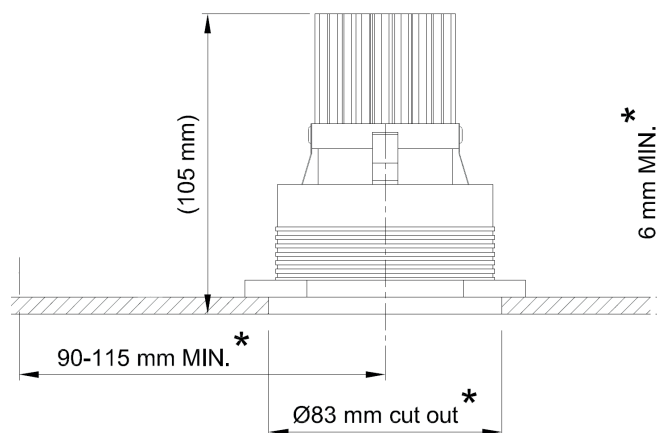

Name **FLATSPOT 1 TRIMLESS CITIZEN**
 Number **F001**
 Collection **FLATSPOT**

TEKNA

General

Location Indoor
 Main material Aluminum alloy
 IP rating IP20
 Class III
 Bathroom zone Zone 3
 Voltage 35Vdc
 CC 350mA CC
 Driver Required Yes
 Cable length (m) 0,2
 Dimenstions (mm/ W-H-D) .
 Mounting method Ceiling installation kit
 Brut weight (kg) 0.300
 Gross weight (kg) 0.200
 Packing (mm / W-H-D) 160x110x90
 Energy Efficiency % .

Lamp

Light source Citizen COB
 Number of light sources 1
 Soket Type .
 Bulb shape Tekna led engine
 Max Lamp Length .
 power consumption 12w
 Driver-Luminous Flux 600 lm
 Colour Temp 2700K / 3000K
 CRI 97
 Lifetime 25000
 Beam angle 60.