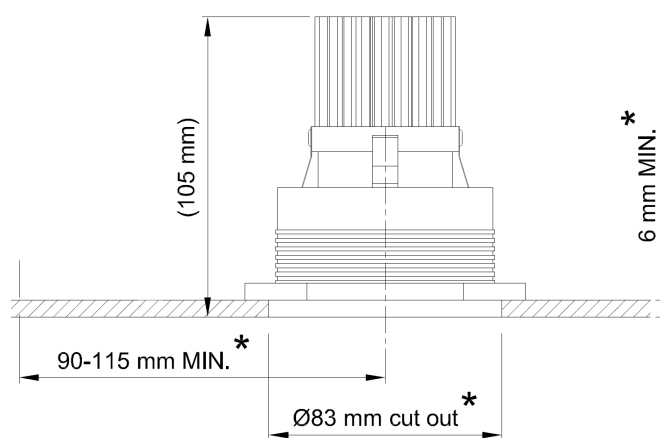

## General

Location Indoor  
 Main material Aluminum alloy  
 IP rating IP20  
 Class III  
 Bathroom zone Zone 3  
 Voltage 31,6V dc typical  
 CC 250mA CC  
 Driver Required Yes  
 Cable length ( m ) 0,2  
 Dimenstions ( mm/ W-H-D ) .  
 Mounting method ceiling installation kit  
 Brut weight (kg) 0.300  
 Gross weight (kg) 0.200  
 Packing (mm / W-H-D ) 160x110x90  
 Energy Efficiency % .

## Lamp

Light source XOB  
 Number of light sources 1  
 Soket Type .  
 Bulb shape Tekna led engine  
 Max Lamp Length .  
 power consumption 9,9W  
 Driver-Luminous Flux 750-900lm  
 Colour Temp 2700k / 3000k  
 CRI 95  
 Lifetime 25000  
 Beam angle 12°/24°/38°/45°/60°/Twin/Wide/Long beam