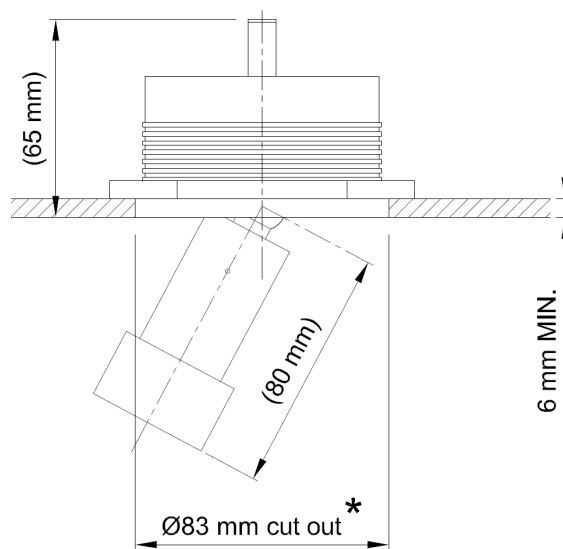

## General

Location Indoor  
 Main material Aluminum alloy  
 IP rating IP20  
 Class III  
 Bathroom zone Zone 3  
 Voltage 31,6Vdc typical  
 CC 250mA CC  
 Driver Required Yes  
 Cable length ( m ) 0,2  
 Dimenstions ( mm/ W-H-D ) .  
 Mounting method ceiling installation kit  
 Brut weight (kg) 0.300  
 Gross weight (kg) 0.200  
 Packing (mm / W-H-D ) 160x110x90  
 Energy Efficiency % .

## Lamp

Light source XOB  
 Number of light sources 1  
 Soket Type .  
 Bulb shape Tekna made shape  
 Max Lamp Length .  
 power consumption 9,9W  
 Driver-Luminous Flux 750-900lm  
 Colour Temp 2700k / 3000k  
 CRI 95  
 Lifetime 25000  
 Beam angle 24°/38°/45°