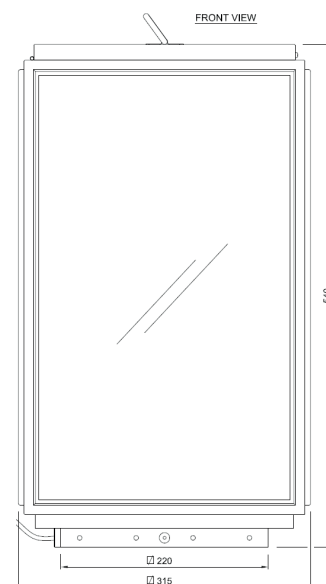

Name **ILFORD FLOOR LARGE ON BATTERY**
 Number **N106**
 Collection **NAUTIC**

TEKNA

General

Location Indoor/outdoor
 Main material Brass/glass
 IP rating IP 44
 Class II/III
 Bathroom zone Zone 2
 Voltage 230V
 Driver Required Integrated
 Cable length (m) 1,5
 Dimensions (mm/ W-H-D) W315-H540-D316
 Mounting method Floor bracket
 Brut weight (kg) 9kg
 Gross weight (kg) 5,5kg
 Packing (mm / W-H-D) Cardboard box 460x460x950mm
 Energy Efficiency % A

Lamp

Included
 Light source High Power LED
 Number of light sources 1
 Soket Type .
 Bulb shape COB
 Max Lamp Length .
 power consumption 4w
 Luminous Flux 240lm
 Colour Temp 2700K
 CRI >90
 Lifetime 25000hrs.
 Beam angle .