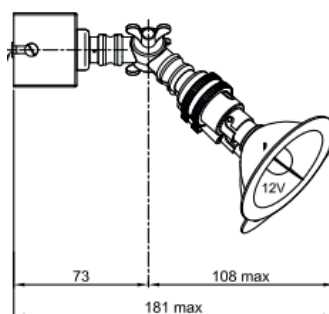

Name **LILLEY SPOT ON RAIL 5 - LED**
 Number **N055**
 Collection **NAUTIC**

TEKNA

General

Location Indoor
 Main material Brass
 IP rating IP20
 Class .
 Bathroom zone Zone 3
 Voltage 230V
 Driver Required Integrated
 Cable length (m) .
 Dimensions (mm/ W-H-D) 40-160-1200
 Mounting method CEILING bracket
 Brut weight (kg) .
 Gross weight (kg) .
 Packing (mm / W-H-D) .
 Energy Efficiency % A

Lamp

Included
 Light source Spot
 Number of light sources 5
 Soket Type B15D
 Bulb shape AR70
 Max Lamp Length 48mm
 power consumption 7W
 Luminous Flux 380lm
 Colour Temp 2700K/3000K
 CRI 80
 Lifetime 35000
 Beam angle 40°