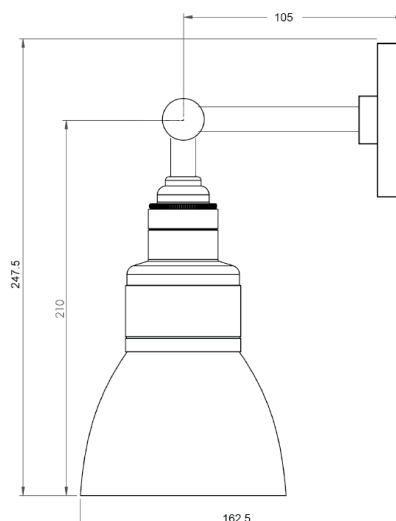

Name **LOFT WALL**  
 Number **N087**  
 Collection **NAUTIC**

**TEKNA**

## General

Location Indoor  
 Main material Aluminium/brass  
 IP rating IP20  
 Class I  
 Bathroom zone Zone 3  
 Voltage 230V  
 Driver Required Integrated  
 Cable length ( m ) .  
 Dimensions ( mm/ W-H-D ) W115-H240-D170  
 Mounting method Wall bracket  
 Brut weight (kg) 1,5  
 Gross weight (kg) 1  
 Packing (mm / W-H-D) 165x160x410  
 Energy Efficiency % A

## Lamp

Light source Included  
 Number of light sources Xicato COB LED 16W  
 1  
 Soket Type E27  
 Bulb shape .  
 Max Lamp Length .  
 power consumption 16w  
 Luminous Flux 1000lm  
 Colour Temp 2700K /3000K  
 CRI 95  
 Lifetime 50000  
 Beam angle .