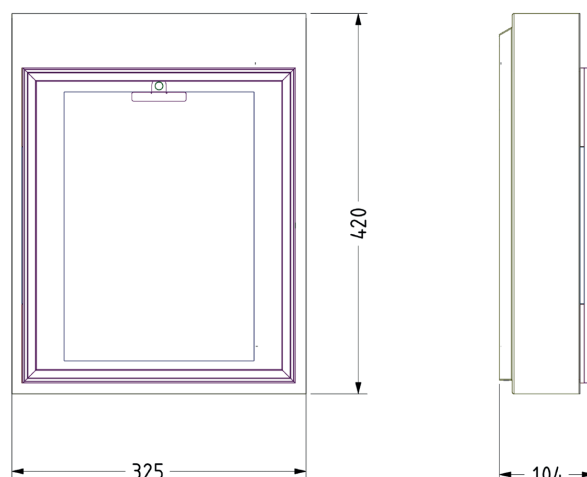

Name **MENUBOX A4**
Number **N161**
Collection **NAUTIC**

TEKNA

General

Location Indoor/outdoor
Main material Brass/glass
IP rating IP44
Class I
Bathroom zone Zone 3
Voltage 230V
Driver Required Included
Cable length (m) 0,3
Dimensions (mm/ W-H-D) 235-420-103
Mounting method Wall bracket
Brut weight (kg) .
Gross weight (kg) .
Packing (mm / W-H-D) .
Energy Efficiency % A

Lamp

Included
Light source High Power LED
Number of light sources 2
Socket Type .
Bulb shape .
Max Lamp Length .
power consumption 7,2W
Luminous Flux .
Colour Temp 2700K
CRI 90
Lifetime 25000
Beam angle 180°