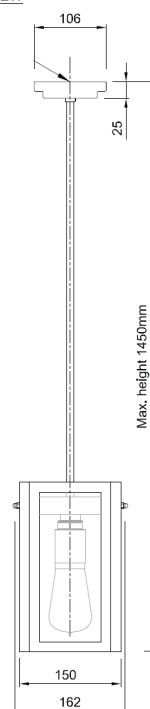

Name **PORTREATH-C**
 Number **N131**
 Collection **NAUTIC**

TEKNA

General

Location Indoor
 Main material Brass/glass
 IP rating IP20
 Class I
 Bathroom zone Zone 3
 Voltage 220-240V
 Driver Required No
 Cable length (m) Made to order
 Dimensions (mm / W-H-D) 1230-130-250
 Mounting method Suspension rod
 Brut weight (kg) 30
 Gross weight (kg) 21,5
 Packing (mm / W-H-D) 1410x320x390
 Energy Efficiency % 0,78

Lamp

Included
 Light source Caret squirrel cage
 Number of light sources 4
 Soket Type E27
 Bulb shape ST64
 Max Lamp Length 165 mm
 power consumption 7,7W
 Luminous Flux 350lm
 Colour Temp 2300K
 CRI >80
 Lifetime 25000hrs.
 Beam angle 360°

SIDE VIEW

FRONT VIEW