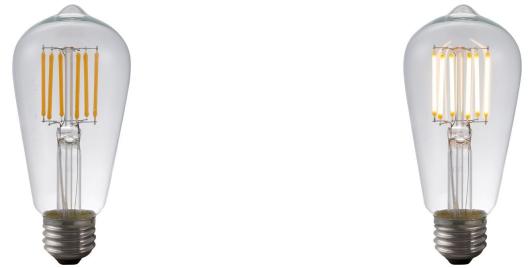

**LF023860502**

LED E27 Filament Rustika ST58x130mm  
230V 470lm 5.5W 2500K 925 360° AC  
Clear Dimmable

**Decorative, Rustika Premium**

General		Energy	
Socket	E27	Operating voltage	230 V
Bulb shape	ST58	Frequency	50..60
Diameter	58.00 mm	Watt	5.5 W
Total length	130.00 mm	Power factor	0.9
Finish	Clear	Energy efficiency class	A+
Lifespan	25000 hours	Energy consumption	5.5 W
Switches	50000	Replacement wattage	40 W
Beam angle	360 °	Lamp efficacy	85.45
Dimmable	Yes		
Degree of protection	IP20		
Net weight	0.052 kg		
Warranty	2 years		
Light		LED	
Kelvin	2500 K	Filament LED	Yes
Colour temp nr	925	LED type	Ceramic
Colour temperature	2500 K	Dimm type	Trailing and leading edge
Stable lumen	470 lm	Number of leds / sticks	6
Color Rendering Index (CRI)	90	Stick length	38 mm
		Stick mounting	Straight
		Colour consistency SDCM	SDCM6
		Dim to warm	No
		Adjustable beam angle	No
Ordering details			
LF023860502	Quantity pc(s)	EAN	
Single package	1	8718739053762	
Inner carton	5	18718739053769	
Outer carton	50	28718739053766	