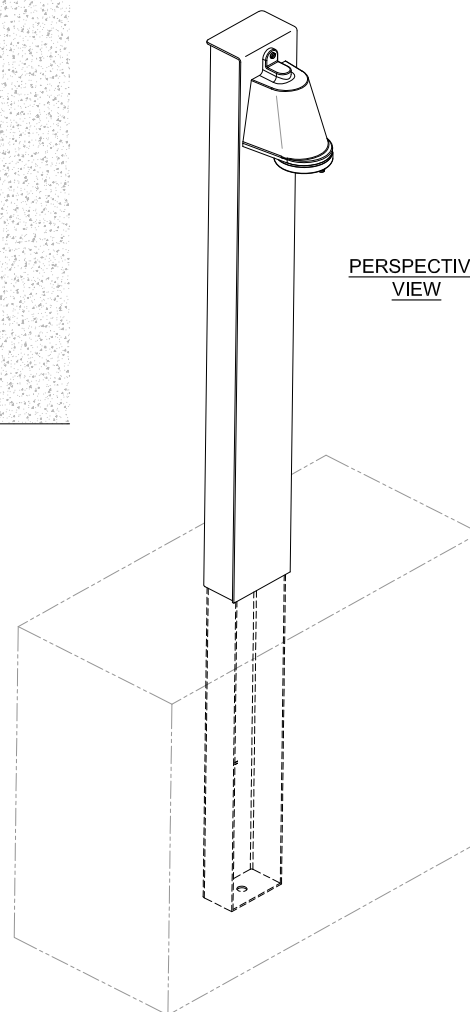

FRONT VIEW

SIDE VIEW

850.24.172
(Wilford)

800.24.94x
(Spreaderlight)

PERSPECTIVE VIEW

⚡ 220...240V
L+N+ ⚡

⚡ 220...240V
L+N+ ⚡

GENERAL DIMENSIONS