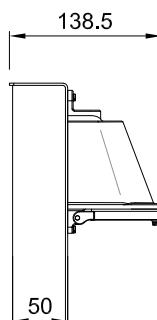

FRONT VIEW

SIDE VIEW

850.24.172
(Wilford)

800.24.94x
(Spreaderlight)

PERSPECTIVE VIEW

⚡ 220...240V
L+N+ ⚡

⚡ 220...240V
L+N+ ⚡

GENERAL DIMENSIONS