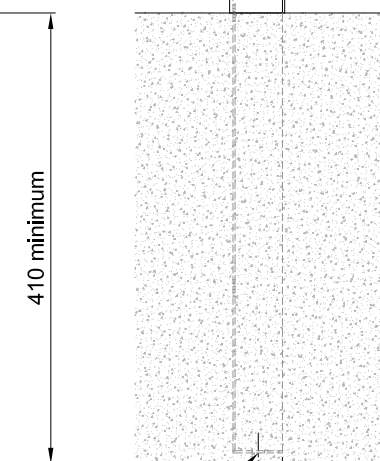

FRONT VIEW

SIDE VIEW

850.24.172
(Wilford)

800.24.94x
(Spreaderlight)

PERSPECTIVE VIEW

⚡ 220...240V
L+N+ ⚡

⚡ 220...240V
L+N+ ⚡

GENERAL DIMENSIONS