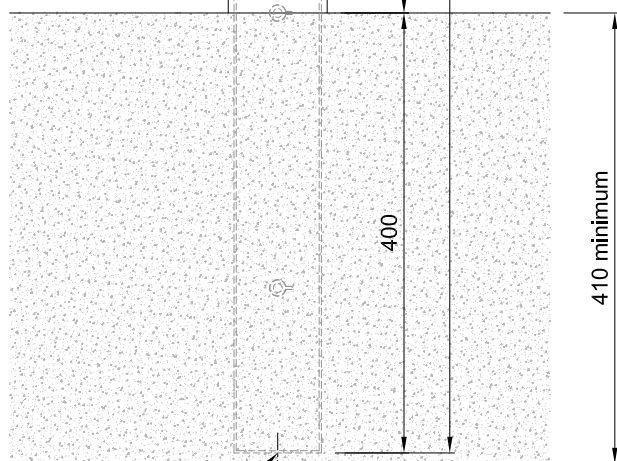

FRONT VIEW

SIDE VIEW

850.24.172
(Wilford)

800.24.94x
(Spreaderlight)

PERSPECTIVE VIEW

⚡ 220...240V
L+N+ ⚡

⚡ 220...240V
L+N+ ⚡

GENERAL DIMENSIONS