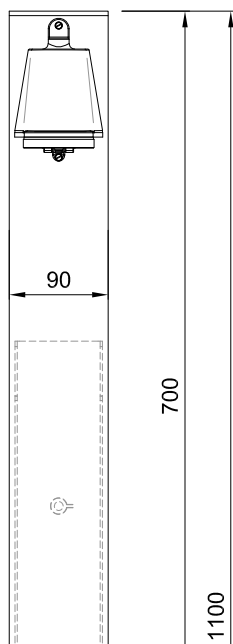

FRONT VIEW

SIDE VIEW

850.24.172
(Wilford)

800.24.94x
(Spreaderlight)

PERSPECTIVE VIEW

⚡ 220...240V
L+N+ ⚡

⚡ 220...240V
L+N+ ⚡

GENERAL DIMENSIONS