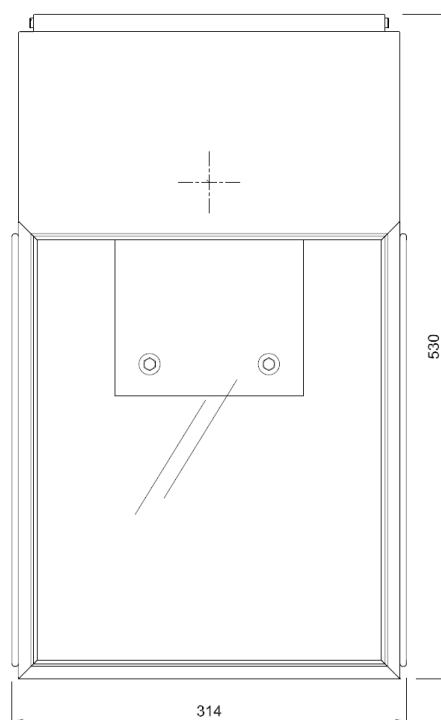

Name **BROOKLYN**
 Number **N121**
 Collection **NAUTIC**

TEKNA

General

Location Outdoor
 Main material Brass/glass
 IP rating IP43
 Class .
 Bathroom zone Zone 3
 Voltage 230V
 Driver required Integrated
 Cable length (m) .
 Dimensions (mm) 310-530-490
 Mounting method Wall bracket
 Brut weight (kg) .
 Gross weight (kg) .
 Packing (mm) .
 Energy Efficiency % A

Lamp

Light source Included
 Citizen COB
 Number of light sources 1
 Socket type .
 Bulb shape Tekna led engine
 Max lamp length (mm) .
 Power consumption 12W
 Luminous flux 600 lm
 Color temperature 2700K / 3000K
 CRI 97
 Lifetime 25000
 Beam angle 60.