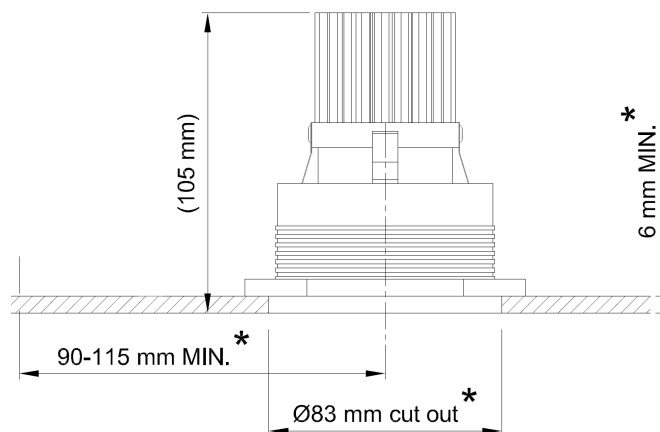

Name **FLATSPOT 2 TRIMLESS LED CITIZEN**
 Number **F009**
 Collection **FLATSPOT**

TEKNA

General

Location Indoor
 Main material Aluminum alloy
 IP rating IP40
 Class III
 Bathroom zone Zone 3
 Voltage 35Vdc
 CC 350mA
 Driver required Yes
 Cable length (m) 0,2
 Dimensions (mm) .
 Mounting method Ceiling installation kit
 Brut weight (kg) 0.300
 Gross weight (kg) 0.200
 Packing (mm) 160x110x90
 Energy Efficiency % .

Lamp

Light source Citizen COB
 Number of light sources 1
 Socket type .
 Bulb shape Tekna led engine
 Max lamp length (mm) .
 Power consumption 12W
 Driver-LumiNous Flux 600 lm
 Color temperature 2700K / 3000K
 CRI 97
 Lifetime 25000
 Beam angle 60.