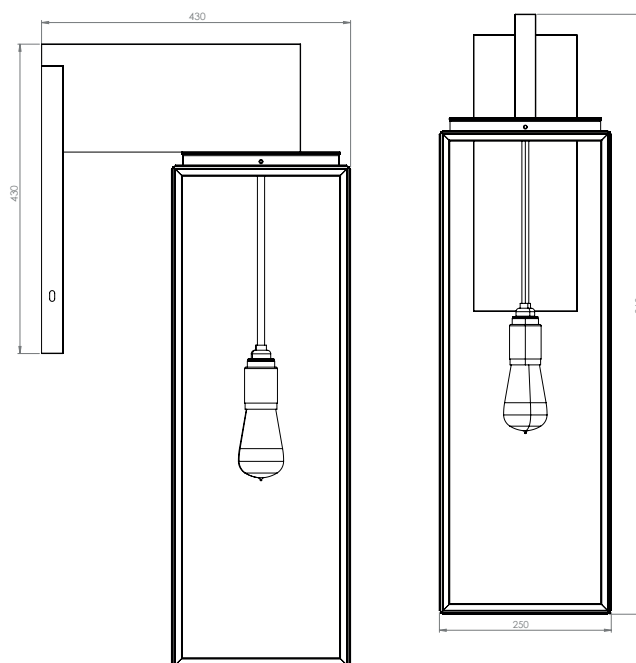

Name **ILFORD WALL ON BRACKET 700**
 Number **N004**
 Collection **NAUTIC**

TEKNA

General

Location Indoor/outdoor
 Main material Brass/glass
 IP rating IP43
 Class I
 Bathroom zone Zone 3
 Voltage 220-240V
 Driver required No
 Cable length (m) .
 Dimensions (mm) 250x868x430
 Mounting method Wall bracket
 Gross weight (kg) .
 Net weight (kg) .
 Packaging (mm) .
 Energy Efficiency % 85%

Lamp

Included
 Light source Lúmmi LED
 Number of light sources 1
 Socket type E27
 Bulb shape ST64
 Max lamp length (mm) 145
 Power consumption 5W
 Luminous flux 400lm
 Color temperature 2200K
 CRI 90
 Lifetime 20.000hrs.
 Beam angle 330°