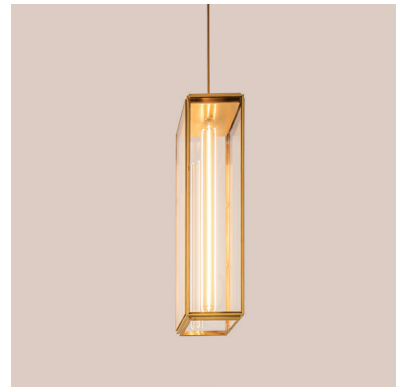

Name **ILFORD PENDANT XL**
Number **N007**
Collection **NAUTIC**

TEKNA

General

Location	Indoor
Installation orientation	Ceiling
Main material	Brass/glass
IP rating	IP20
Class	I
Bathroom zone	Zone 3
Voltage	230V
Driver required	Integrated
Cable length (m)	N/A
Dimensions w/h/d (mm)	255x255x965
Mounting method	Suspension rod
Gross weight (kg)	14.3
Net weight (kg)	11
Packaging w/h/d (mm)	460x460x1060
Number of light source(s)	1
Country of manufacture	Belgium (BE)
Switch (type)	N/A

Lamp

Included

Light source	CCFL
Socket type	N/A
Bulb shape	Linear LED
Max lamp length (mm)	850
Power consumption	44W
Luminous flux (lm)	2160lm
Color temperature	2300K
CRI	N/A
Lifetime	100.000hrs.
Beam angle	N/A
Efficiency	N/A