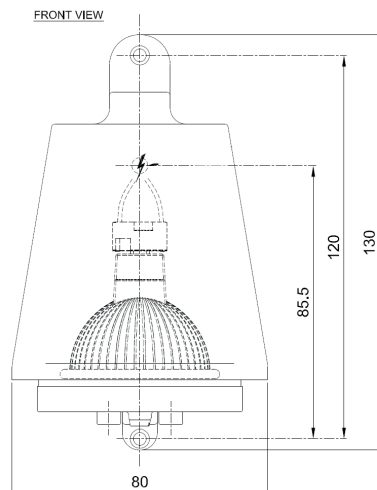

General

Location	Indoor/outdoor
Main material	Brass/glass
IP rating	IP 55
Class	II/III
Bathroom zone	Zone 2
Voltage	12V AC/DC
Driver required	.
Cable length (m)	.
Dimensions (mm)	80x130x85.5
Mounting method	Wall mounting
Gross weight (kg)	1,3 kg
Net weight (kg)	.
Packaging (mm) Energy	.
Efficiency %	.
Marking	UL (E552702)

Lamp

	Included
Light source	LED Soraal MR16
Number of light sources	1
Socket type	MR16-GU5.3
Bulb shape	.
Max lamp length (mm)	.
Power consumption	9W
Luminous flux	450lm
Color temperature CRI	3000K
Lifetime	95
Beam angle	35.000h 36°