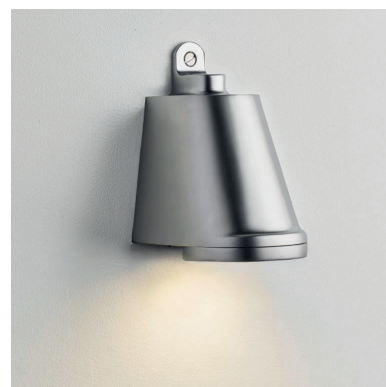

General

Location	Indoor/outdoor
Main material	Brass/glass
IP rating	IP 55
Class	II/III
Bathroom zone	Zone 2
Voltage	12V AC/DC
Driver required	.
Cable length (m)	.
Dimensions (mm)	80x130x85.5
Mounting method	Wall mounting
Gross weight (kg)	1,3 kg
Net weight (kg)	.
Packaging (mm) Energy	.
Efficiency %	.
Marking	UL (E552702)

Lamp

	Included
Light source	LED Soraal MR16
Number of light sources	1
Socket type	MR16-GU5.3
Bulb shape	.
Max lamp length (mm)	.
Power consumption	9W
Luminous flux	450lm
Color temperature CRI	3000K
Lifetime	95
Beam angle	35.000h 36°