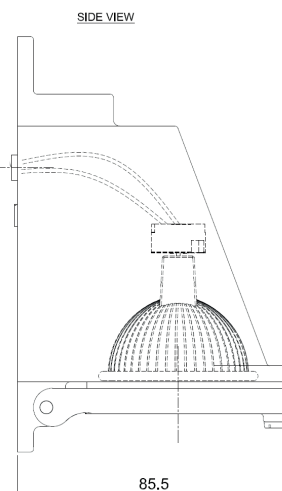

Transformer Driver

Required (Remote - not included) **Please see driver list on website.**

Finishes

	Brushed Chrome Plated Brass (CRM)
	Dark Bronze (DBR)
	Polished Brass (BRP)
	Polished Chrome Plated Brass (CRP)
	Rough Dark Bronze (RBR)
	Vintage Brass (BRV)
	Sateen Brass (BRM)

Glass

Frosted glass (MG)