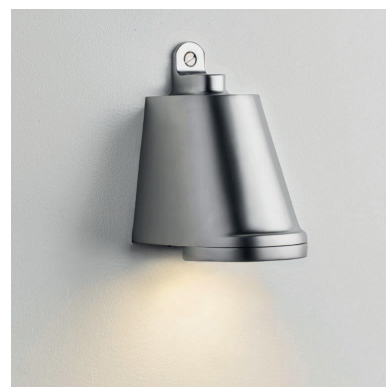

Name **SPREADERLIGHT 12V LED**
 Number **N028**
 Collection **NAUTIC**

TEKNA

General

Location Indoor/outdoor
 Main material Brass/glass
 IP rating IP 44
 Class II/III
 Bathroom zone Zone 2
 Voltage 12V AC/DC
 Driver required .
 Cable length (m) .
 Dimensions (mm) 80x130x85.5
 Mounting method Wall mounting
 Gross weight (kg) .
 Net weight (kg) .
 Packaging (mm) .
 Energy Efficiency % .

Lamp

Included

Light source LED Sora MR16
 Number of light sources 1
 Socket type MR16-GU5.3
 Bulb shape .
 Max lamp length (mm) .
 Power consumption 9W
 Luminous flux 450lm
 Color temperature 3000K
 CRI 95
 Lifetime 35.000h
 Beam angle 36°