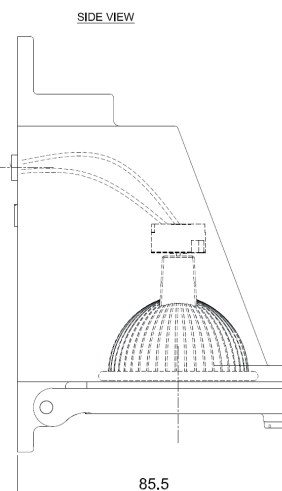

Finishes

Acid Green
Brushed Chrome Plated Brass
Dark Bronze
Polished Brass
Polished Chrome Plated Brass
Rough Dark Bronze