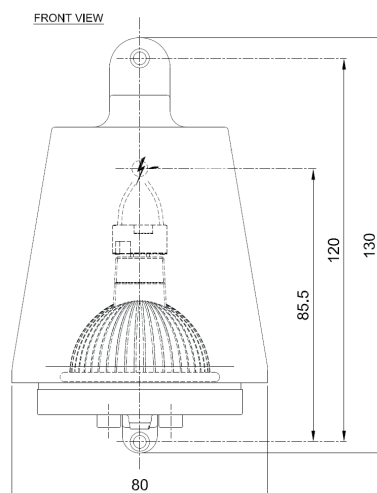

Name **SPREADERLIGHT 12V LED**
 Number **N028**
 Collection **NAUTIC**

TEKNA

General

Location Indoor/outdoor
 Main material Brass/glass
 IP rating IP 44
 Class II/III
 Bathroom zone Zone 2
 Voltage 12V AC/DC
 Driver required .
 Cable length (m) .
 Dimensions (mm) 80x130x85.5
 Mounting method Wall mounting
 Gross weight (kg) .
 Net weight (kg) .
 Packaging (mm) .
 Energy Efficiency % .

Lamp

Included

Light source LED Sora MR16
 Number of light sources 1
 Socket type MR16-GU5.3
 Bulb shape .
 Max lamp length (mm) .
 Power consumption 9W
 Luminous flux 450lm
 Color temperature 3000K
 CRI 95
 Lifetime 35.000h
 Beam angle 36°