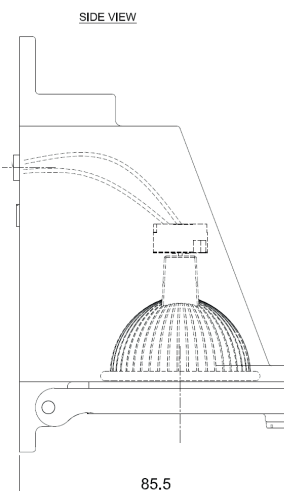

Finishes

Brushed Chrome Plated Brass
Dark Bronze
Polished Brass
Polished Chrome Plated Brass
Rough Dark Bronze