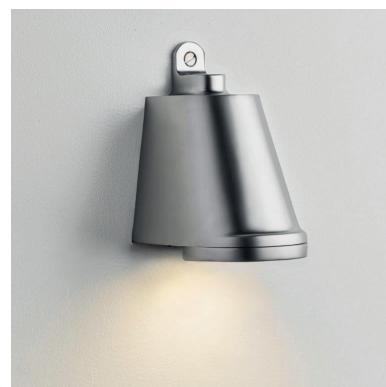

Name **SPREADERLIGHT 12V LED**  
 Number **N028**  
 Collection **NAUTIC**

**TEKNA**

## General

Location Indoor/outdoor  
 Main material Brass/glass  
 IP rating IP 44  
 Class II/III  
 Bathroom zone Zone 2  
 Voltage 12V AC/DC  
 Driver required .  
 Cable length (m) .  
 Dimensions (mm) 80x130x85.5  
 Mounting method Wall mounting  
 Gross weight (kg) .  
 Net weight (kg) .  
 Packaging (mm) .  
 Energy Efficiency % .

## Lamp

Included

Light source LED Sora MR16  
 Number of light sources 1  
 Socket type MR16-GU5.3  
 Bulb shape .  
 Max lamp length (mm) .  
 Power consumption 9W  
 Luminous flux 450lm  
 Color temperature 3000K  
 CRI 95  
 Lifetime 35.000h  
 Beam angle 36°