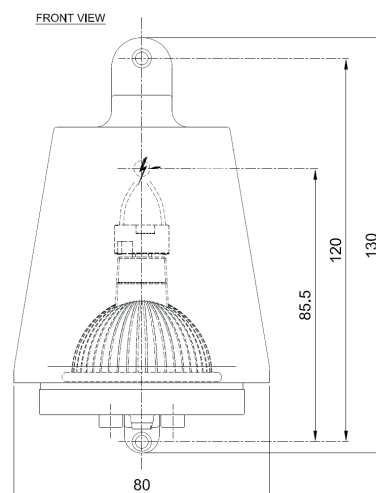

## General

Location Indoor/outdoor  
 Main material Brass/glass  
 IP rating IP 44  
 Class II/III  
 Bathroom zone Zone 2  
 Voltage 12V AC/DC  
 Driver required .  
 Cable length (m) .  
 Dimensions (mm) 80x130x85.5  
 Mounting method Wall mounting  
 Gross weight (kg) .  
 Net weight (kg) .  
 Packaging (mm) .  
 Energy Efficiency % .

## Lamp

Included

Light source LED Sora MR16  
 Number of light sources 1  
 Socket type MR16-GU5.3  
 Bulb shape .  
 Max lamp length (mm) .  
 Power consumption 9W  
 Luminous flux 450lm  
 Color temperature 3000K  
 CRI 95  
 Lifetime 35.000h  
 Beam angle 36°