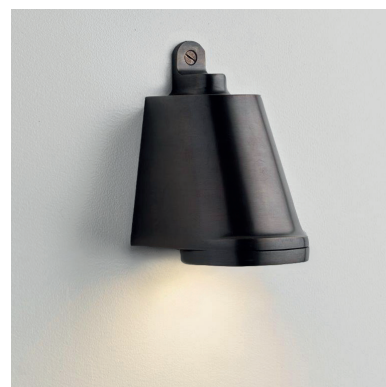

Name **SPREADERLIGHT 230V**
 Number **N030**
 Collection **NAUTIC**

TEKNA

General

Location Indoor/outdoor
 Main material Brass/glass
 IP rating IP 65
 Class I
 Bathroom zone Zone 3
 Voltage 230V
 Driver required .
 Cable length (m) .
 Dimensions (mm) 80x130x85.5
 Mounting method Wall mounting
 Gross weight (kg) .
 Net weight (kg) .
 Packaging (mm) .
 Energy Efficiency % .

Lamp

Included
 Light source LED module
 Number of light sources 1
 Socket type .
 Bulb shape COB
 Max lamp length (mm) .
 Power consumption 4W
 Luminous flux 360lm
 Color temperature 2700K
 CRI 80
 Lifetime .
 Beam angle 130°