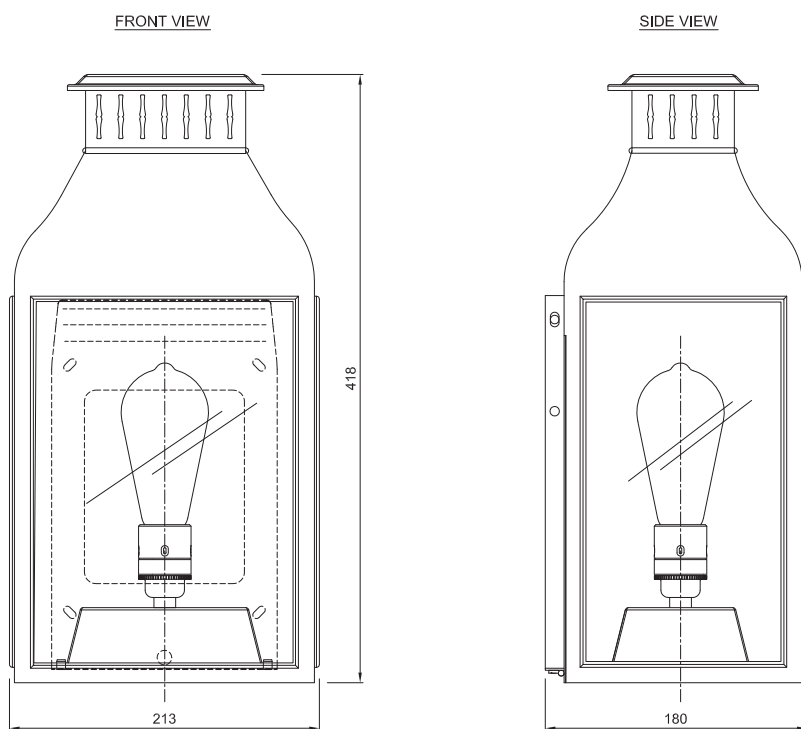

Electrical

Switch (type) No
Battery No
Dimmable Yes
Dimming range .
Dimming method Phase dimming
Supply frequency 50/60Hz
Driver/ballast voltage 220-240V
Efficiency G

Included