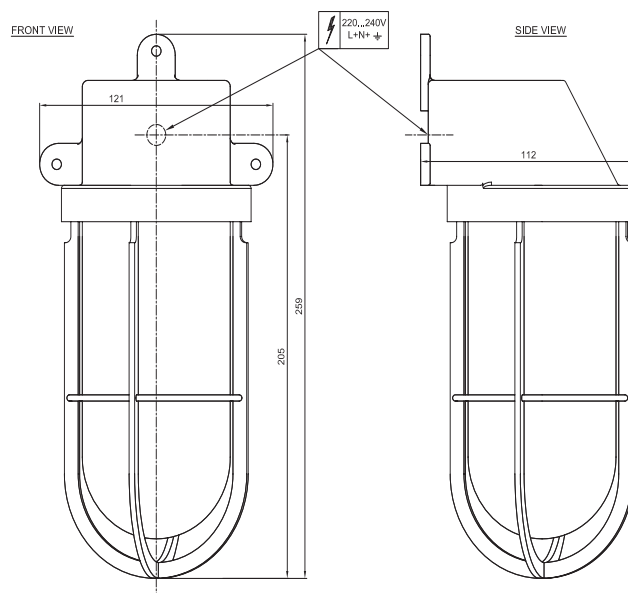

## General

Location Indoor/outdoor  
 Main material Brass/glass  
 IP rating IP44  
 Class I  
 Bathroom zone Zone 3  
 Voltage 230V  
 Driver required No  
 Cable length (m) .  
 Dimensions (mm) 123x259x125  
 Mounting method Wall bracket  
 Gross weight (kg) .  
 Net weight (kg) .  
 Packaging (mm) .  
 Energy Efficiency % .

## Lamp

Included  
 Light source ToLEDro Retro A60  
 Number of light sources 1  
 Socket type E27  
 Bulb shape .  
 Max lamp length (mm) 104  
 Power consumption 4.5W  
 Luminous flux 470lm  
 Color temperature 2700K  
 CRI 80  
 Lifetime 15.000h  
 Beam angle 300°