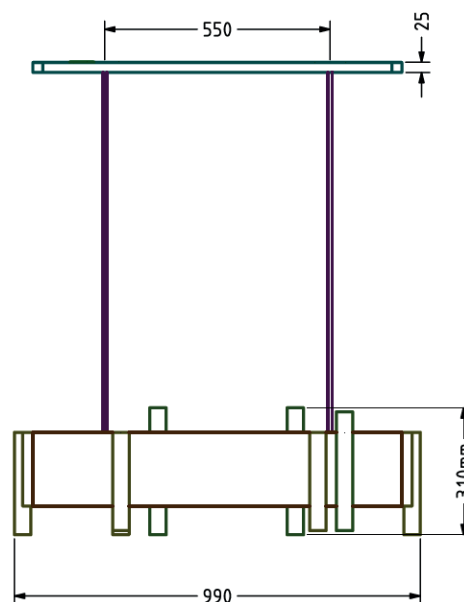

## General

Location Indoor  
 Main material Aluminium  
 IP rating IP20  
 Class I  
 Bathroom zone Zone 3  
 Voltage 230V  
 Driver required Integrated  
 Cable length (m) .  
 Dimensions (mm) 380x310x990  
 Mounting method Suspension rod  
 Gross weight (kg) .  
 Net weight (kg) .  
 Packaging (mm) .  
 Energy Efficiency % .

## Lamp

Included XOB  
 Light source 11  
 Number of light sources .  
 Socket type LED engine  
 Bulb shape .  
 Max lamp length (mm) 9.9W  
 Power consumption 750lm / 800lm  
 Luminous flux 2700K / 3000K  
 Color temperature 95  
 CRI 25.000h  
 Lifetime 24° / 38°  
 Beam angle .