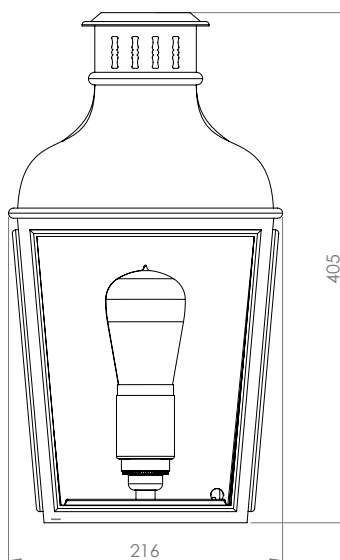

Lamp

Light source	Lúmmi LED
Number of light sources	1
Socket type	E27
Bulb shape	ST64
Max lamp length (mm)	145
Power consumption	5W
Luminous flux	400lm
Color temperature	2200K
CRI	90
Lifetime	20.000hrs.
Beam angle	330°

Included