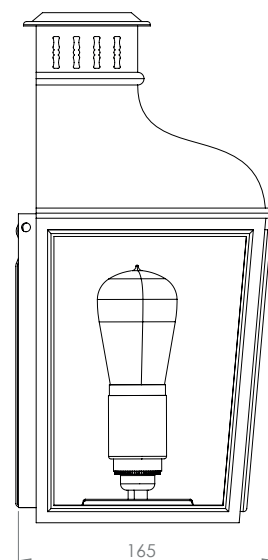

Lamp

Light source	Lúmmi LED
Number of light sources	1
Socket type	E27
Bulb shape	ST64
Max lamp length (mm)	145
Power consumption	5W
Luminous flux	400lm
Color temperature	2200K
CRI	90
Lifetime	20.000hrs.
Beam angle	330°

Included