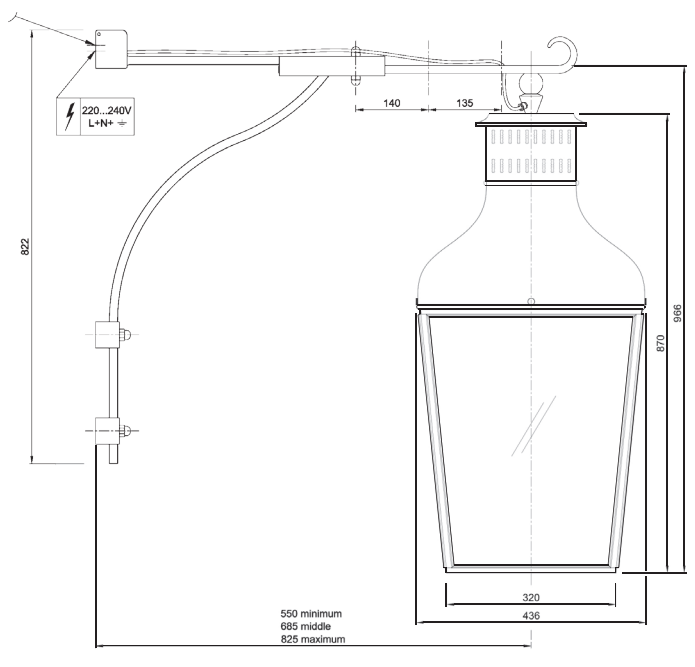

Electrical

Switch (type) No
Battery No
Dimmable Yes
Dimming range .
Dimming method Phase dimming
Supply frequency 50/60Hz
Driver/ballast voltage 220-240V
Efficiency G