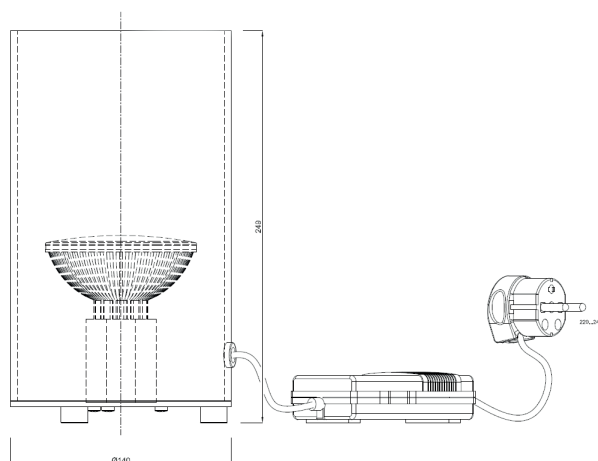

Name **FLOOR OD**
 Number **N160**
 Collection **ARTON**

TEKNA

General

Location Indoor
 Main material Lacquered aluminium
 IP rating IP20
 Class I
 Bathroom zone Zone 3
 Voltage 230V
 Driver required Integrated
 Cable length (m) 2
 Dimensions (mm) Ø 140x240
 Mounting method .
 Gross weight (kg) 1.7
 Net weight (kg) 1.3
 Packaging (mm) .
 Energy Efficiency % .

Lamp

Included
 Light source RefLED
 Number of light sources 1
 Socket type E27
 Bulb shape Par 30
 Max lamp length (mm) .
 Power consumption 11W
 Luminous flux 820lm
 Color temperature 3000K
 CRI 80
 Lifetime 25.000h
 Beam angle 36°