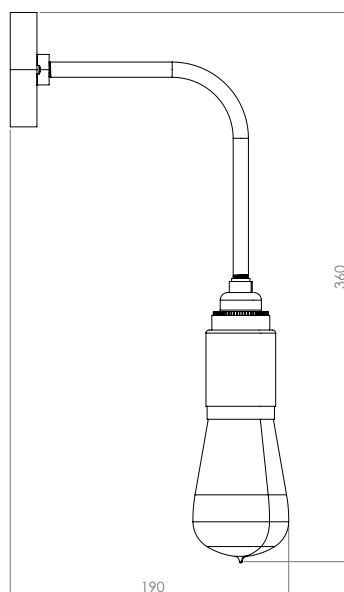

Lamp

Light source Lúmmi LED
Number of light sources 1
Socket type E27
Bulb shape ST64
Max lamp length (mm) 145
Power consumption 5W
Luminous flux 400lm
Color temperature 2200K
CRI 90
Lifetime 20.000hrs.
Beam angle 330°

Included