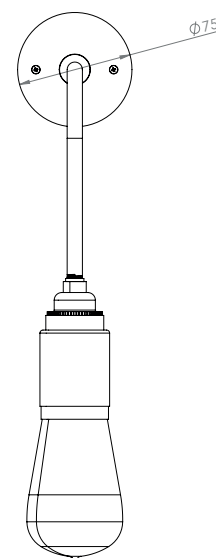

Lamp

Light source Lúmmi LED
Number of light sources 1
Socket type E27
Bulb shape ST64
Max lamp length (mm) 145
Power consumption 5W
Luminous flux 400lm
Color temperature 2200K
CRI 90
Lifetime 20.000hrs.
Beam angle 330°

Included