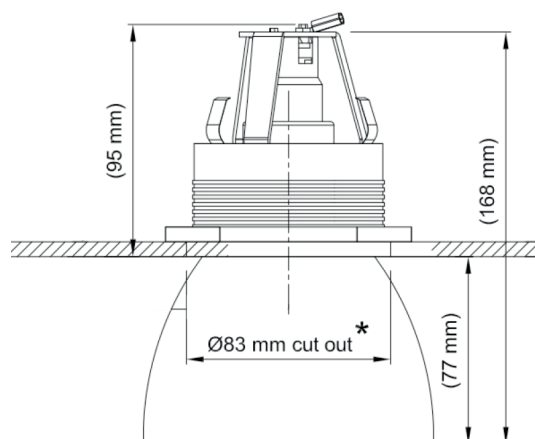

Name **LOFT RECESSED**
Number **N177**
Collection **NAUTIC**

TEKNA

General

Location Indoor
Main material Aluminium/brass
IP rating IP20
Class I
Bathroom zone Zone 3
Voltage 230V
Driver required Integrated
Cable length (m) .
Dimensions (mm) 155x100x77
Mounting method .
Gross weight (kg) .
Net weight (kg) .
Packaging (mm) .
Energy Efficiency % .

Lamp

Included
Light source LED module
Number of light sources 1
Socket type E27
Bulb shape COB
Max lamp length (mm) Ø120 150mm
Power consumption 6W
Luminous flux 433lm
Color temperature 2700K
CRI 95
Lifetime 30.000h
Beam angle 24°