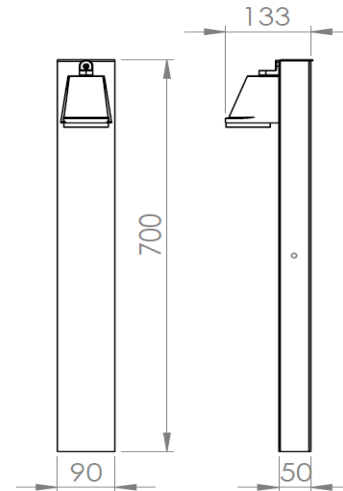

Name
Number
Collection

WILFORD 12V
N188
NAUTIC

TEKNA

General

Location	Indoor/ Outdoor
Material	Brass/Aluminium
IP rating	IP 55
Class	II/III
Bathroom zone	Zone 2
Voltage	12V
Driver Required	.
Cable Length (m)	.
Dimensions (mm)	80x130x700
Mounting method	Ground pin
Weight (kg)	5,5
Packaging (mm)	750x155x160

Lamp

Light source	LED Sora MR16
Number of light sources	1
Socket type	MR16-GU5.3
Bulb shape	.
Max lamp length (mm)	.
Power consumption	9W
Luminous flux	450lm
Color temperature	3000K
CRI	95
Lifetime	35.00h
Beam angle	36°

Included

Electrical

Switch (type)	.
Battery	No
Dimmable	Yes
Dimming range	.
Dimming method	.
Supply frequency	50Hz/60Hz
Driver/ballast voltage	12V
Efficiency	.

Transformer Driver

Required (Remote - not included) Please see driver list on website.