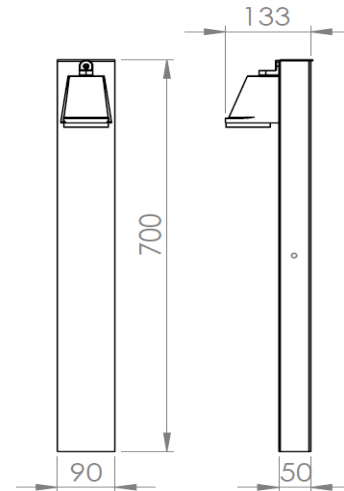

Name
Number
Collection

**WILFORD WOOD 12V
N198
NAUTIC**

TEKNA

General

Location	Indoor/ Outdoor
Material	Brass/Aluminium
IP rating	IP 55
Class	II/III
Bathroom zone	Zone 5
Voltage	12V
Driver Required	.
Cable Length (m)	.
Dimensions (mm)	80x130x700
Mounting method	Ground pin
Weight (kg)	5,5
Packaging (mm)	750x155x160

Lamp

Light source	LED Sora MR16
Number of light sources	1
Socket type	MR16-GU5.3
Bulb shape	.
Max lamp length (mm)	.
Power consumption	9W
Luminous flux	450lm
Color temperature	3000K
CRI	95
Lifetime	35.00h
Beam angle	36°

Included

Electrical

Switch (type)	.
Battery	No
Dimmable	Yes
Dimming range	.
Dimming method	.
Supply frequency	50Hz/60Hz
Driver/ballast voltage	12V
Efficiency	.

Transformer Driver

Required (Remote - not included) Please see driver list on website.