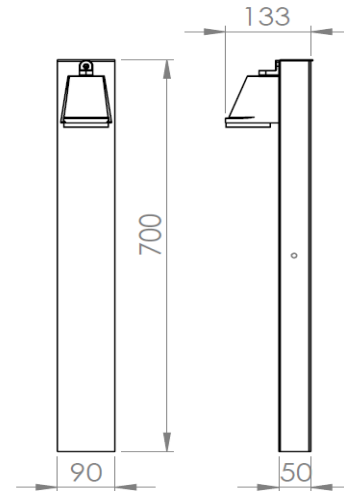

### General

Location	Indoor/ Outdoor
Material	Brass/Aluminium
IP rating	IP 65
Class	I
Bathroom zone	Zone 3
Voltage	230V
Driver Required	.
Cable Length (m)	.
Dimensions (mm)	80x130x700
Mounting method	Ground pin
Weight (kg)	5,5
Packaging (mm)	750x155x160

### Lamp

Light source	LED Bulb/ LED Module
Number of light sources	1
Socket type	GU5.3 (12V)
Bulb shape	.
Max lamp length (mm)	.
Power consumption	4W
Luminous flux	304lm
Color temperature	2700K
CRI	80
Lifetime	.
Beam angle	130°

### Included

LED Bulb/ LED Module  
1  
GU5.3 (12V)  
.  
.  
4W  
304lm  
2700K  
80  
.  
130°