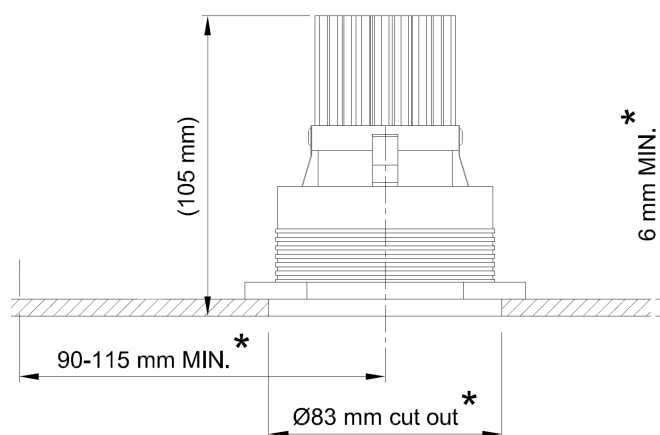

Name **FLATSPOT 1 TRIM LED CITIZEN**
 Number **F005**
 Collection **FLATSPOT**

TEKNA

General

Location Indoor
 Main material .
 IP rating IP20
 Class III
 Bathroom zone Zone 3
 Voltage 35Vdc
 CC 350mA CC
 Driver Required Yes
 Cable length (m) 0,2
 Dimensions (mm/ W-H-D) .
 Mounting method Ceiling installation kit
 Brut weight (kg) 0.300
 Gross weight (kg) 0.200
 Packing (mm / W-H-D) 160x110x90
 Energy Efficiency % .

Lamp

Light source Citizen COB
 Number of light sources 1
 Soker Type .
 Bulb shape Tekna led engine
 Max Lamp Length .
 power consumption 12w
 Driver-Luminous Flux 600 lm
 Colour Temp 2700K / 3000K
 CRI 97
 Lifetime 35000
 Beam angle 60.