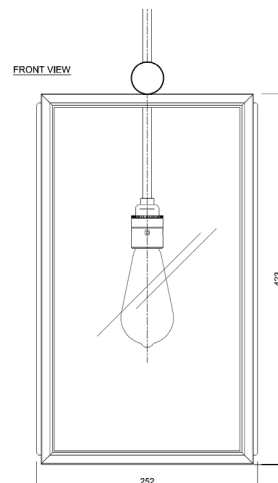

Name **ILFORD CLOSED TOP-C**
 Number **N101**
 Collection **NAUTIC**

TEKNA

General

Location Indoor
 Main material Brass/glass
 IP rating IP43
 Class I
 Bathroom zone Zone 3
 Voltage 220-240V
 Driver Required No
 Cable length (m) Made to order
 Dimensions (mm/ W-H-D) W252-h446-D252
 Mounting method Suspension rod
 Brut weight (kg) 4
 Gross weight (kg) 5
 Packing (mm / W-H-D) 460x460x950
 Energy Efficiency % 0,78

Lamp

Included
 Light source Caret squirrel cage
 Number of light sources 1
 Soket Type E27
 Bulb shape ST64
 Max Lamp Length 165 mm
 power consumption 7,7W
 Luminous Flux 350lm
 Colour Temp 2300K
 CRI >80
 Lifetime 25000hrs.
 Beam angle 360°