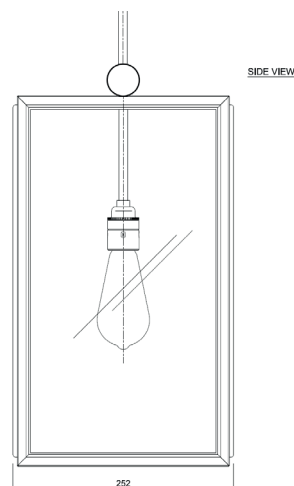

Electrical

Switched No
Battery No
Dimmible Yes
Dimming Range See dimming list
Dimming method Phase dimming
Supply Frequency 50/60Hz
Driver/Ballast Voltage 220-240V
Efficacy A