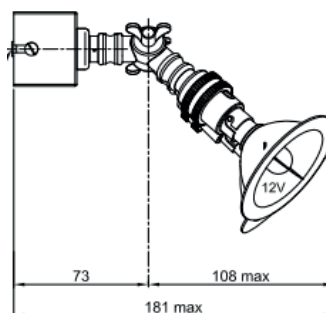

Name **LILEY SPOT ON RAIL 6 - LED**  
 Number **N056**  
 Collection **NAUTIC**

**TEKNA**

## General

Location Indoor  
 Main material Brass  
 IP rating IP20  
 Class .  
 Bathroom zone Zone 3  
 Voltage 230V  
 Driver Required Integrated  
 Cable length ( m ) .  
 Dimensions ( mm / W-H-D ) 40-160-1500  
 Mounting method CEILING bracket  
 Brut weight (kg) .  
 Gross weight (kg) .  
 Packing (mm / W-H-D) .  
 Energy Efficiency % A

## Lamp

Included  
 Light source Spot  
 Number of light sources 6  
 Soket Type B15D  
 Bulb shape AR70  
 Max Lamp Length 48mm  
 power consumption 7W  
 Luminous Flux 380lm  
 Colour Temp 2700K/3000K  
 CRI 80  
 Lifetime 35000  
 Beam angle 40°