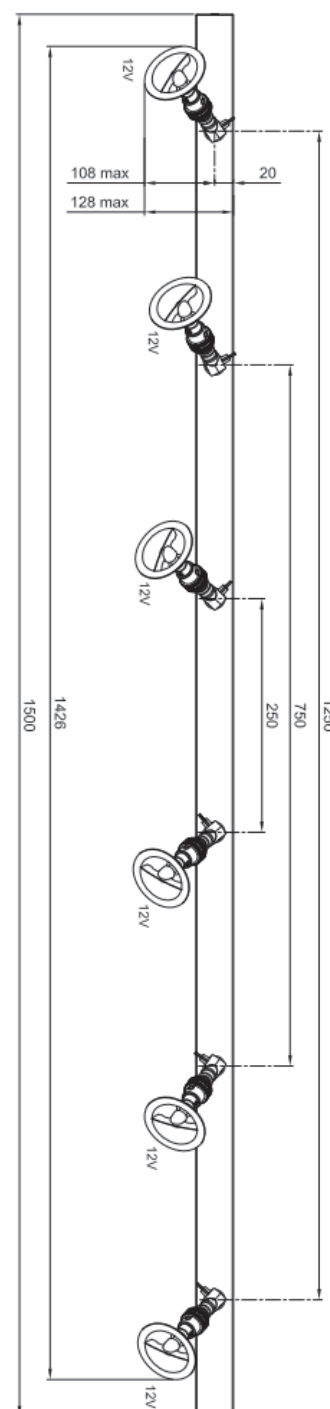

Name **LILEY SPOT ON RAIL 6 - LED**  
 Number **N056**  
 Collection **NAUTIC**

**TEKNA**

## General

Location Indoor  
 Main material Brass  
 IP rating IP20  
 Class .  
 Bathroom zone Zone 3  
 Voltage 230V  
 Driver Required Integrated  
 Cable length ( m ) .  
 Dimensions ( mm / W-H-D ) 40-160-1500  
 Mounting method CEILING bracket  
 Brut weight (kg) .  
 Gross weight (kg) .  
 Packing (mm / W-H-D) .  
 Energy Efficiency % A

## Lamp

Included  
 Light source Spot  
 Number of light sources 6  
 Soket Type B15D  
 Bulb shape AR70  
 Max Lamp Length 48mm  
 power consumption 7W  
 Luminous Flux 380lm  
 Colour Temp 2700K/3000K  
 CRI 80  
 Lifetime 35000  
 Beam angle 40°